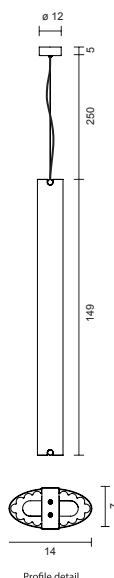

B15 T V GR

Jordi Veciana, 2014

Suspension lamp. Aluminium structure, dark blue lacquered. Extruded transparent glass diffuser.

Technical Information

Physical	Type	Suspension lamp	
	Environment	Indoor	
	Material	Aluminium structure Glass diffuser	
	Finish	● Dark blue	
	Weight	Net 7.1 kg Gross 10.8 kg	
	Cable length	250 cm	
	Electrical	Voltage	230V
Supply		Terminal strip	
Light source		2 x LEDTUBE T5 AC max. 26W (Not included)	
Advised options		OSRAM LEDTUBE T5 AC HO49 1449 26W 830 4058075630543 OSRAM LEDTUBE T5 AC HE35 1449 18W 830 4058075630567 PHILIPS MASTER LEDTUBE T5 AC HO 1500 26W 830 81929600 PHILIPS MASTER LEDTUBE T5 AC HE 1500 20W 830 33437300	
Dimming		Not supported	

Blueprint

Certifications

CE IP-20

Codes

120000740978

DARK BLUE