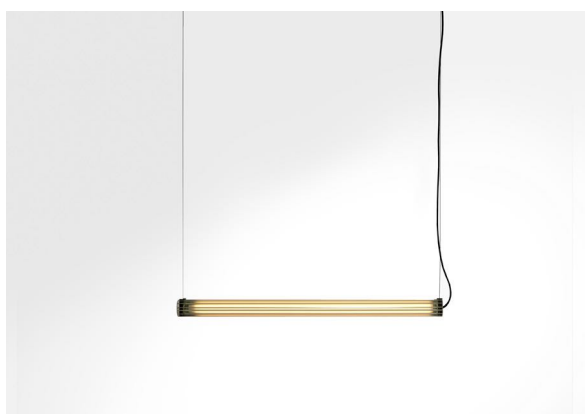

B15 T V GR

Designed by Jordi Veciana

PARACHILNA

hello@parachilna.eu
www.parachilna.eu
+34 93 630 7772

B15 T V GR

Jordi Veciana, 2014

Suspension lamp. Aluminium structure, dark blue lacquered. Extruded transparent glass diffuser.

Technical Information

Physical	Type	Suspension lamp
	Environment	Indoor
	Material	Aluminium structure Glass diffuser
	Finish	● Dark blue
	Weight	Net 7.1 kg Gross 10.8 kg
	Cable length	250 cm
	Electrical	Voltage
Supply		Terminal strip
Light source		2 x LEDTUBE T5 AC max. 26W (Not included)
Advised options		OSRAM LEDTUBE T5 AC HO49 1449 26W 830 4058075630543 OSRAM LEDTUBE T5 AC HE35 1449 18W 830 4058075630567 PHILIPS MASTER LEDTUBE T5 AC HO 1500 26W 830 81929600 PHILIPS MASTER LEDTUBE T5 AC HE 1500 20W 830 33437300
Dimming		Not supported

B15 T H GR
Suspension lamp

B15 T V GR
Suspension lamp

B15 T H PE
Suspension lamp

B15 T V PE
Suspension lamp