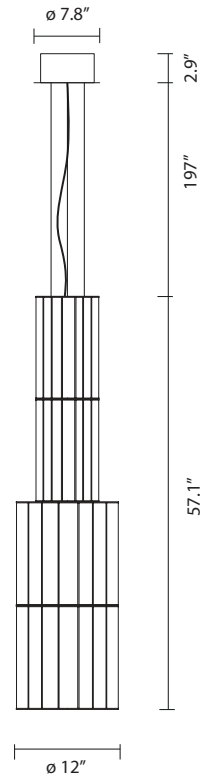

# BABEL T GR CUSTOM

by Stephen Burks, 2015

Suspension lamp. Aluminium structures of different sizes, lacquered in black or gold. Central acrylic diffuser with strip led provide ambience light and led module placed at the bottom provide direct light. Strip Led, Led module and dimmable driver 1-10V included.

Type: Suspension lamp

Environment: Indoor

Structure: Aluminium

Voltage: 120 V

Supply: Terminal strip

Dimmable driver included

Cable length: 197"

Light source: Strip LED 42W 2700K 3160Lm  
+ Module LED 9W 2700K 1960Lm  
included

**BABEL T GR CUSTOM**

125030640970 18x30 black - 18x30 black - 30x30 black - 30x30 black

 17.2 kg  
23 kg