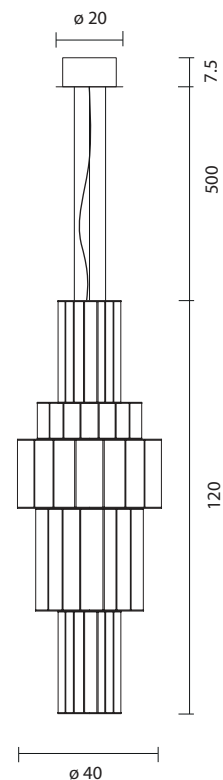

BABEL T GR

by Stephen Burks, 2015

Suspension lamp. Aluminium structures of different sizes, lacquered in black or gold. Central acrylic diffuser with strip led provide ambience light and led module placed at the bottom provide direct light. Strip Led, Led module and dimmable driver 1-10V included.

Type: Suspension lamp

Environment: Indoor

Structure: Aluminium

Voltage: 230 V

Supply: Terminal strip

Dimmable driver included

Cable length: 500 cm

Light source: Strip LED 42W 2700K 3160Lm
+ Module LED 9W 2700K 1960Lm
included

BABEL T GR

125000640006 **black matt**
125000640007 **gold**

 **20.8 kg**
32.3 kg

CE   IP-20