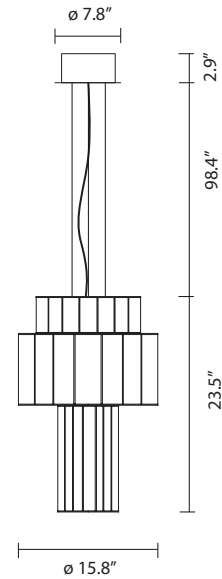

BABEL T PE

by Stephen Burks, 2015

Suspension lamp. Aluminium structures of different sizes, lacquered in black or gold. Central acrylic diffuser with strip led provide ambience light and led module placed at the bottom provide direct light. Strip Led, Led module and dimmable driver 1-10V included.

Type: Suspension lamp

Environment: Indoor

Structure: Aluminium

Voltage: 120 V

Supply: Terminal strip

Dimmable driver included

Cable length: 98.4"

Light source: Strip LED 19.5W 2700K 1480Lm
+ Module LED 9W 2700K 1960Lm
included

BABEL T PE

123030640006 **black matt**
123030640007 **golden**

 **13.5 kg**
 **16.9 kg**

   IP-20