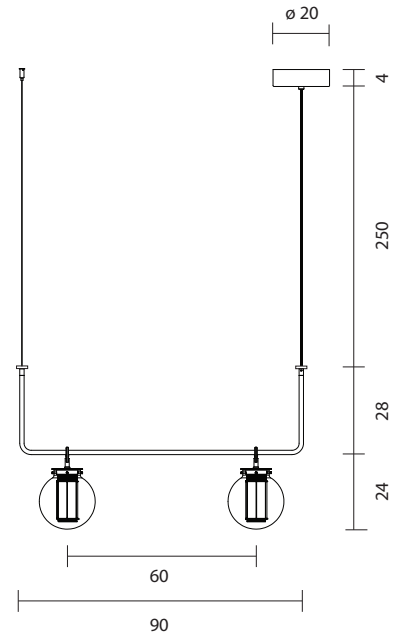

BAIT CHANDELIER II

by Neri&Hu, 2014

Suspension lamp. Structure and canopy in bronze electroplated steel. Diffuser in blown transparent, amber and grey glass. Strip led column and dimmable 1-10V driver included.

Type: Suspension lamp

Environment: Indoor

Structure: Steel

Diffuser: Glass

Voltage: 230 V

Supply: Terminal strip

Dimmable driver included

Cable length: 250 cm

Light source: 2 x Strip LED 5.8W 2700K 448Lm included

BAIT CHANDELIER II

117000640976 **amber diffuser**
117000640977 **grey diffuser**
117000640978 **transparent diffuser**

 **4.3 kg**
6.8 kg

CE   IP-20