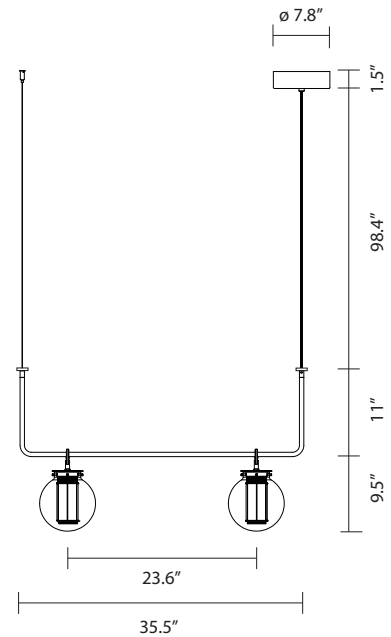

BAI T CHANDELIER II

by Neri&Hu, 2014

Suspension lamp. Structure and canopy in bronze electroplated steel. Diffuser in blown transparent, amber and grey glass. Strip led column and dimmable 1-10V driver included.

Type: Suspension lamp

Environment: Indoor

Structure: Steel

Diffuser: Glass

Voltage: 120 V

Supply: Terminal strip

Dimmable driver included

Cable length: 98.4"

Light source: 2 x Strip LED 5.8W 2700K 448Lm

BAI T CHANDELIER II

117030640976 amber diffuser
117030640977 grey diffuser
117030640978 transparent diffuser

 4.3 kg
6.8 kg

   IP-20