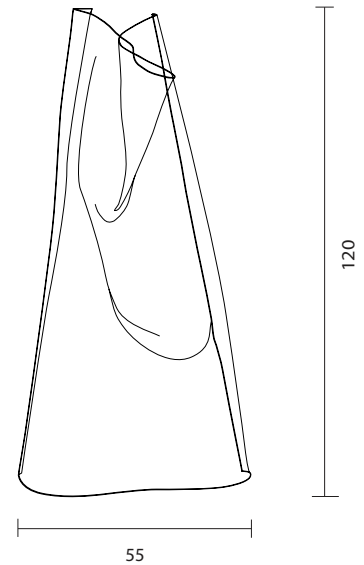

GWEILO HAN PE

by Partisans, 2016

Floor lamp. Hand-moulded, transparent acrylic structure. Led strip embedded in gold or silver anodized extruded aluminium profile. Dimmer placed in the electrical cord.

Type: Floor lamp

Environment: Indoor

Structure: Acrylic

Voltage: 230 V

Dimmer: Included

Supply: Electrical cord with plug

Cable length: 200 cm

Light source: LED strip 11W 3000K 1.069Lm
included

GWEILO HAN PE

311000600019 **gold anodised**

311000600037 **silver anodised**

 **5 kg**
7 kg

CE  IP-20