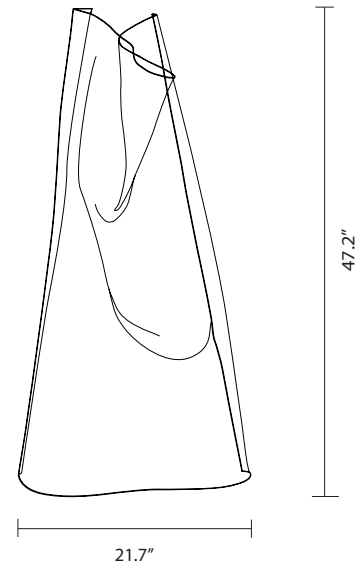

GWEILO HAN PE
by Partisans, 2016

Floor lamp. Hand-moulded, transparent acrylic structure. Led strip embedded in the gold or silver anodised extruded aluminium profile. Dimmer placed in the electrical cord.

Type: Floor lamp

Environment: Indoor

Structure: Acrylic

Voltage: 120 V

Dimmer: Included

Supply: Electrical cord with plug

Cable length: 78.7"

**Light source: LED strip 11W 3000K 1.069Lm
included**

GWEILO HAN PE

311030600019 **gold anodised**
311030600019 **silver anodised**

 **5 kg**
7 kg