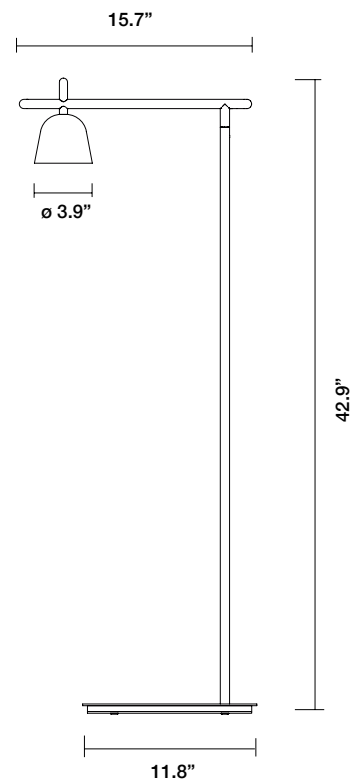

LIGHTO P  
by Jaime Hayon, 2016

Floor lamp. Structure in black matt lacquered steel. Dome in golden glossy or black chrome electroplated. Base in black lacquered steel. Cob led unit included. Dimmer placed on the electrical cord.

Type: Floor lamp

Environment: Indoor

Structure: Steel

Base: Steel

Voltage: 120V

Dimmer: Included

Supply: Electrical cord with plug

Cable length: 78.7"

Light Source: LED COB 8W 2700K 630Lm  
included

LIGHTO P

329030640986 black matt - black chrome, black matt metal base

329030640991 black matt - golden glossy, black matt metal base

 6.3 kg  
7.8 kg

 IP-20