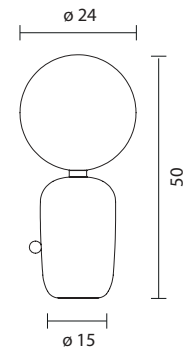

Type: Table lamp

Environment: Indoor

Structure: Ceramic

Diffuser: Glass

Voltage: 230 V

Dimmer: Included

Supply: Electrical cord with plug

Cable length: 200 cm

Light Source: G9 Halo. Max. 48W

**ABALLS M GR**

207000500005 **white**  
207000500006 **black**  
207000500007 **golden**  
207000500008 **copper**  
207000500028 **platinum**

 **6.2 kg**  
**9.2 kg**

CE  IP-20