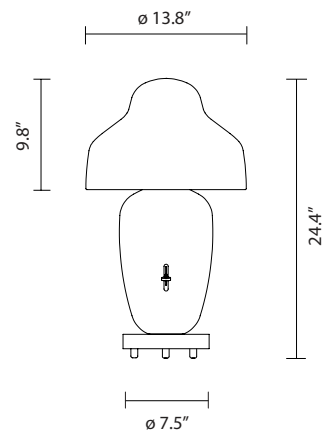

CHINOZ
by Jaime Hayon, 2013

Table lamp. Body in black, red, pale green, Ming or Jùyuàn ceramic. Opal matt, glossy white or black diffuser. Base in black, burgundy, ocher or jùyuàn glossy lacquered wood. Sliding dimmer with polished brass handle, placed on the body. Bodies, bases and shades may be combined.

Type: Table lamp

Environment: Indoor

Structure: Ceramic

Diffuser: Glass

Base: Wood

Voltage: 120 V

Dimmer: Included

Supply: Electrical cord with plug

Cable length: 78.7"

Light Source: E26 LED Ma. 15W 2700K DIMM

CHINOZ

209030140965 **black body, burgundy base, matt white diffuser**
209030140966 **red body, black base, black diffuser**
209030140967 **green body, ocre base, glossy white diffuser**
209030140968 **Ming body, burgundy base, glossy white diffuser**
209030140969 **Jùyuàn body, jùyuàn base, glossy white diffuser**

*for other finishes or combinations, please contact hello@parachilna.eu

8.8 kg
9.7 kg

IP-20