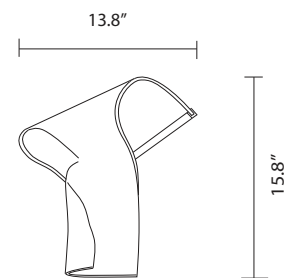

GWEILO SONG
by Partisans, 2016

Table lamp. Hand-moulded, transparent acrylic structure. Led strip embedded in the gold or silver anodised extruded aluminium profile. Dimmer placed in the electrical cord.

Type: Table lamp

Environment: Indoor

Structure: Acrylic

Voltage: 120 V

Dimmer: Included

Supply: Electrical cord with plug

Cable length: 78.7"

**Light source: LED strip 2.5W 3000K 232Lm
included**

GWEILO SONG

211030600019 **gold anodised**
211030600037 **silver anodised**

 **1.5 kg**
3 kg