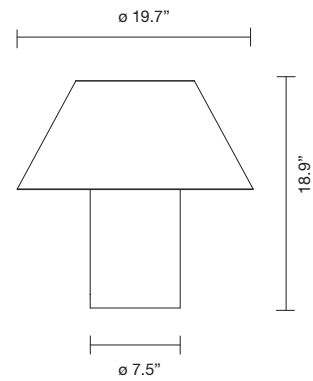

PETRA M GR
by Jordi Veciana, 2020

Table lamp. Base and diffuser in alabaster. Dimmer placed in the electrical cord.

Type: Table lamp

Environment: Indoor

Structure: Alabaster

Voltage: 120 V

Dimmer: included

Supply: Electrical cord with plug

Cable length: 78.7"

Light source: E26 LED A70 15W 2700K DIMM

Do not use incandescent bulbs, alabaster is damaged when exposed to high temperatures

PETRA M GR

221030100035 **alabaster**

 **16.2 kg**
23.3 kg