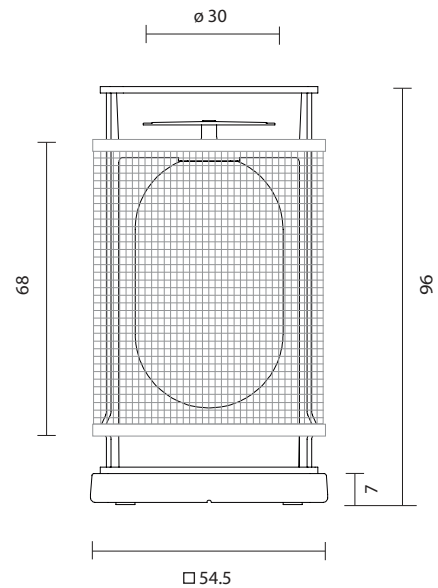

Type: Floor lamp

Environment: Outdoor

Structure: Aluminium and steel mesh

Diffuser: Fiberglass

Voltage: 230 V

Supply: Electrical cord with IP44 Schuko plug

Cable length: 200 cm

Light source: LED module 14W 2700K 1400Lm
included

DENGLONG P GR OUT

504000640974 anthracite, grey base

 48 kg
52 kg

CE  IP-65