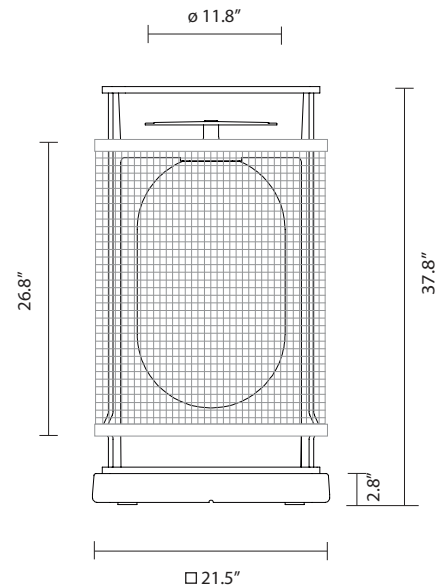

Type: Floor lamp

Environment: Outdoor

Structure: Aluminium and steel mesh

Diffuser: Fiberglass

Voltage: 120 V

Supply: Electrical cord with IP44 Schuko plug

Cable length: 78.7"

Light source: LED module 14W 2700K 1400Lm
Included

DENGLONG P GR OUT

504030640974 anthracite, grey base

 48 kg
52 kg

 IP-65