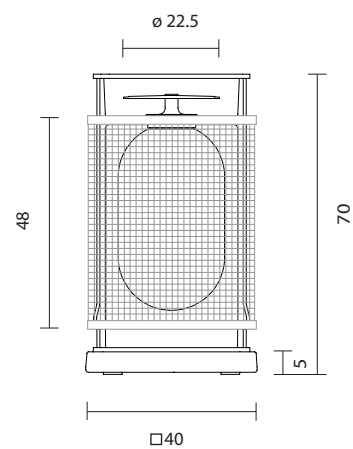

Type: Floor lamp

Environment: Outdoor

Structure: Aluminium and steel mesh

Diffuser: Fiberglass

Voltage: 230 V

Supply: Electrical cord with IP44 Schuko plug

Cable length: 200 cm

Light source: LED module 8W 2700K 800Lm  
included

DENGLONG P PE OUT

503000640974 anthracite, grey base

 21 kg  
25 kg

CE  IP-65