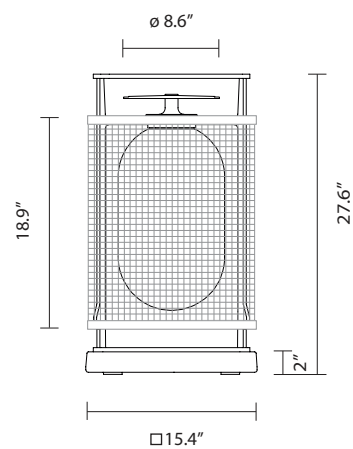

Type: Floor lamp

Environment: Outdoor

Structure: Aluminium and steel mesh

Diffuser: Fiberglass

Voltage: 120 V

Supply: Electrical cord with IP44 Schuko plug

Cable length: 78.7"

Light source: LED module 8W 2700K 800Lm
Included

DENGLONG P PE OUT

503030640974 anthracite, grey base

 21 kg
25 kg

 IP-65