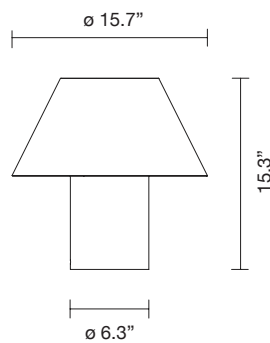

PETRA M ME OUT

Jordi Veciana, 2020

Outdoor table lamp. Base and diffuser in alabaster.

Technical Information

Physical	Type	Table lamp	
	Environment	Outdoor	
	Material	Alabaster structure	
	Finish	○ Alabaster	
	Weight	Net 10 kg Gross 14.7 kg	
	Cable length	78.7"	
	Electrical	Voltage	120V
Supply		Electrical cord with plug (IP44 Schuko plug)	
Light source		E26 LED A60 15W 2700K DIMM Do not use incandescent bulbs, alabaster is damaged when exposed to high temperatures	
Dimming		Casambi dimming (Optional with extra cost)	

Blueprint

Certifications	☐ IP-65
Codes	Alabaster 509030100035
	Alabaster (Casambi) 509030199035