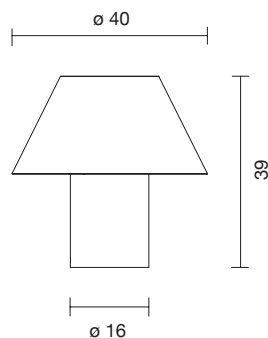

PETRA M ME OUT

Jordi Veciana, 2020

Outdoor table lamp. Base and diffuser in alabaster.

Technical Information

Physical	Type	Table lamp
	Environment	Outdoor
	Material	Alabaster structure
	Finish	○ Alabaster
	Weight	Net 10 kg Gross 14.7 kg
	Cable length	200 cm
Electrical	Voltage	230V
	Supply	Electrical cord with plug (IP44 Schuko plug)
	Light source	E27 LED A60 15W 2700K DIMM Do not use incandescent bulbs, alabaster is damaged when exposed to high temperatures
	Dimming	Casambi dimming (Optional with extra cost)

Blueprint

Certifications   **CE**   **IP-65**

Codes	Alabaster	509030100035
	Alabaster (Casambi)	509030199035