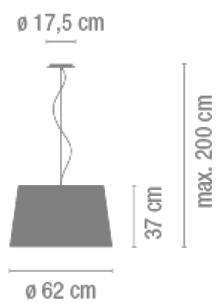

Acrylic diffuser

Finish

4925-58.
Matt cream
lacquer

Sketch

Electrical characteristics

4 x COMPACT FLUORESCENT E27 230V 20W (PHILIPS
SOFTONE-DOBLE ENVELOPE)

Total 80 W

Physical characteristics

1 Box / 0.68 x 0.68 x 0.39 m. / Vol. 0.1800 m³ /
Gross weight 7.7 kg. / Net weight 3.9 kg.

Installation and assembly

Follow instructions of the installation guide

Light distribution

General lighting

Lamp for general lighting that equally distributes the light in all directions.

Photometric data

Efficiency : 61.62%
Coordinate system : C-G
Total flux : 4800.00 lm
Maximum value : 110.08 cd/klm
Light position : C=00 G=5.00
Double symmetrical : 3

Isolux : Isolux (suelo)
Light position :
X=0.00m Y=0.00m Z=3.00m
Light rotation :