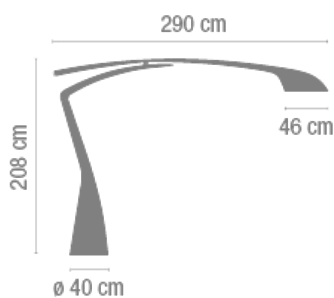

SAMURAI

Design by Robby Cantarutti.

VIBIA
LIGHT IS CREATION

Reference

5320.

Application

Floor Lamps

Description

This is a floor light designed by Robby Cantarutti. Its spectacular size enables it to light two adjoining areas simply by moving its arm, without needing to move the base. Features a dimmer switch. Finished in red, black or white lacquer. The Samurai is 290cm long and 208cm high.

Diffuser

Acrylic diffuser

Finish

5320-03. White lacquer
5320-04. Black lacquer
5320-06. Red lacquer

Sketch

Electrical characteristics

2 x 2G11 230V 24W

Total 48 W