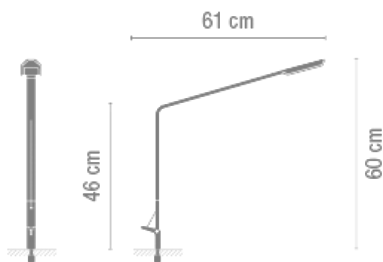

FLEX is a fully adjustable fitted table lamp to facilitate reading. Designed by Ramos & Bassols, it is available in two colours: white lacquer or matt graphite.

Diffuser

Acrylic diffuser

Finish

0755-03.
Shiny white
lacquer

0755-18.
Shiny graphite
lacquer

Sketch

Electrical characteristics

1 x LED PLATE 6W 350mA

Total 6 W

Physical characteristics

1 Box / 0.12 x 0.49 x 0.85 m. / Vol. 0.0479 m³ /
Gross weight 3.7 kg. / Net weight 2.3 kg.

Coordinate system : C-G

Total flux : 207.44 lm

Maximum value : 601.68 cd/klm

Light position : C=0.00 G=0.00

Double symmetrical : 3

Isolux : Isolux (suelo)

Light position :

X=0.00m Y=0.00m Z=3.00m