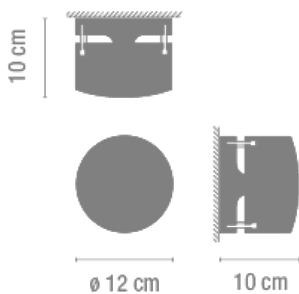

SCOTCH

Design by Oscar & Sergi Devesa.

VIBIA
LIGHT IS CREATION

Reference

0960.

Application

Ceiling Lamps

Installation type

Surface

Description

Wall light designed by Oscar & Sergi Devesa. The diffuser is made of patterned glass painted white on the inside, and it has a chrome base. Ideal for transit areas or to complete general lighting.

Diffuser

Pressed-glass diffuser

Finish

0960-01.
Chrome

Sketch

Electrical characteristics

1 x G9 230V 33W Eco

Total 33 W