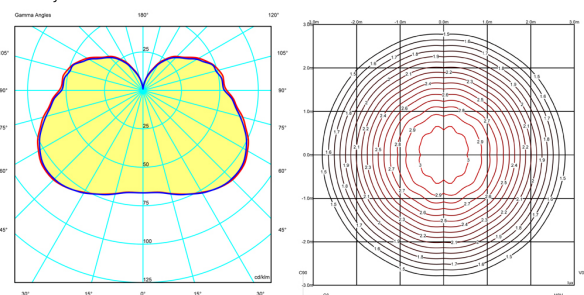

## Light distribution

## Photometric data

Efficiency : 69.11%

Coordinate system : C-G

Total flux : 420.00 lm

Maximum value : 82.60 cd/klm

Light position : C=75.00 G=45.00

Double symmetrical : 3

Isolux : Isolux (Suelo)

Light position :

X=0.00m Y=0.00m Z=3.00m

Light rotation :