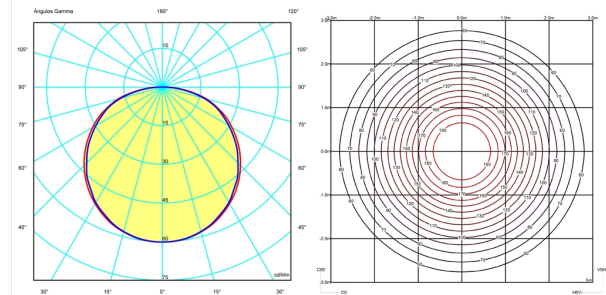

Light distribution

General lighting

Lamp for general lighting that equally distributes the light in all directions.

Photometric data

Efficiency : 18.97%

Coordinate system : C-G

Total flux : 31200.00 lm

Maximum value : 60.16 cd/klm

Light position : C=0.00 G=0.00

Double symmetrical : 3

Isolux : Isolux (suelo)

Light position :

X=0.00m Y=0.00m Z=3.00m

Light rotation :

Certificates