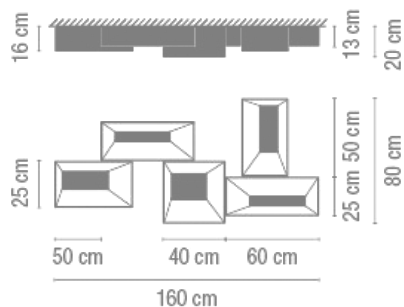

LINK

Design by Ramón Esteve.

VIBIA
LIGHT IS CREATION

Reference

5395.

Application

Ceiling Lamps

Installation type

Surface

Description

Geometry as decor... The Link is a series of preconfigured geometric patterns that can be arranged across the canvas of a ceiling. These configurations have shallow profiles making them ideal for residential and hospitality settings or anywhere with low ceilings. The combinations of different rectangular shapes create surface fixtures of different sizes, with up to five combined cubist forms.

Diffuser

Acrylic diffuser

Finish

5395-03. Shiny white lacquer
5395-18. Shiny graphite lacquer

Sketch

Electrical characteristics

8 x 2G11 230V 18W

And

12 x 2G11 230V 24W

Total 432 W