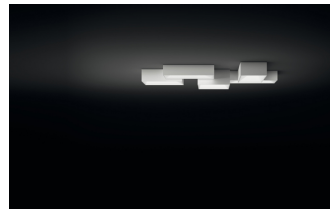

LINK

Design by Ramón Esteve.

VIBIA
LIGHT IS CREATION

Reference

5395.

Application

Ceiling Lamps

Installation type

Surface

Description

Geometry as decor... The Link is a series of preconfigured geometric patterns that can be arranged across the canvas of a ceiling. These configurations have shallow profiles making them ideal for residential and hospitality settings or anywhere with low ceilings. The combinations of different rectangular shapes create surface fixtures of different sizes, with up to five combined cubist forms.

Diffuser

Acrylic diffuser

Finish

5395-03. Shiny white lacquer
5395-18. Shiny graphite lacquer

Sketch

Electrical characteristics

8 x 2G11 230V 18W

And

12 x 2G11 230V 24W

Total 432 W

Physical characteristics

1 Box / 0.45 x 0.95 x 0.95 m. / Vol. 0.4000 m³ /
Gross weight 34.0 kg. / Net weight 26.8 kg.

Installation and assembly

Follow instructions of the installation guide

Light distribution

General lighting

Lamp for general lighting that equally distributes the light in all directions.

Photometric data

Efficiency : 18.97%

Coordinate system : C-G

Total flux : 31200.00 lm

Maximum value : 60.16 cd/klm

Light position : C=0.00 G=0.00

Double symmetrical : 3

Isolux : Isolux (suelo)

Light position :

X=0.00m Y=0.00m Z=3.00m

Light rotation :

Certificates