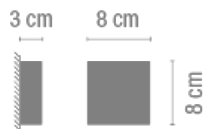

7925-04.

Black soft
lacquer

Sketch

Electrical characteristics

1 x LED 3W 700mA

Total 3 W

Physical characteristics

1 Box / 0.13 x 0.21 x 0.20 m. / Vol. 0.0055 m³ /
Gross weight 0.9 kg. / Net weight 0.3 kg.

Efficiency : 71.39%

Coordinate system : C-G

Total flux : 81.00 lm

Maximum value : 633.64 cd/klm

Light position : C=270.00 G=85.00

Double symmetrical : 4

Isolux : Isolux (suelo)

Light position :