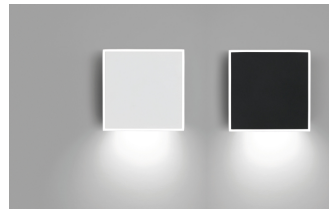

ALPHA

Design by Ramos & Bassols.

VIBIA
LIGHT IS CREATION

Reference

7925.

Application

Wall Lamps

Installation type

Surface

Description

Square wall light designed by Ramos & Bassols. Available in soft white lacquer or soft black lacquer. LED light source.

Diffuser

Polycarbonate diffuser

Finish

7925-03.

Soft white
lacquer

7925-04.

Black soft
lacquer

Sketch

Electrical characteristics

1 x LED 3W 700mA

Total 3 W

Physical characteristics

1 Box / 0.13 x 0.21 x 0.20 m. / Vol. 0.0055 m³ /
Gross weight 0.9 kg. / Net weight 0.3 kg.