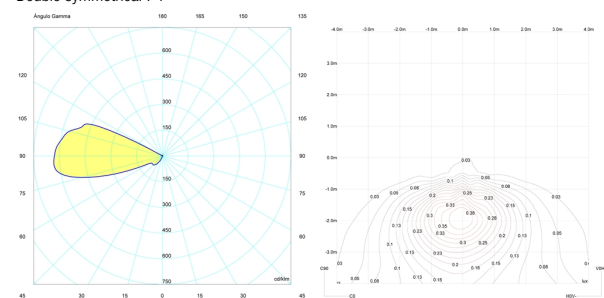

Installation and assembly

Follow instructions of the installation guide

Light distribution

Orientation

Lamp having a beam powerful enough to define profiles and the surrounding architecture.

Photometric data

Efficiency : 71.39%

Coordinate system : C-G

Total flux : 81.00 lm

Maximum value : 633.64 cd/klm

Light position : C=270.00 G=85.00

Double symmetrical : 4

Isolux : Isolux (suelo)

Light position :

X=0.00m Y=0.00m Z=3.00m

Light rotation :

Certificates