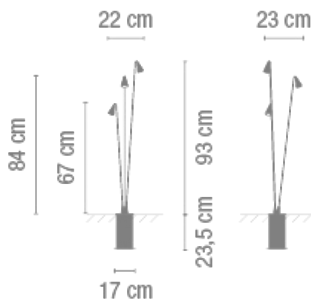

Electrical characteristics

3 x LED 3W 700mA

Total 9 W

Physical characteristics

1 Box / 0.17 x 0.18 x 1.22 m. / Vol. 0.0373 m³ /
Gross weight 5.5 kg. / Net weight 3.8 kg.

Installation and assembly

Follow instructions of the installation guide

Light distribution

Ground lighting

Reduced-height outdoor lamp to shade light on the ground.

Photometric data

Efficiency : 100.00%
Coordinate system : C-G
Total flux : 231.73 lm
Maximum value : 1710.04 cd/klm
Light position : C=30.00 G=15.00
Double symmetrical : 2

Isolux : Isolux (suelo)
Light position :
X=0.00m Y=0.00m Z=3.00m
Light rotation :

Certificates