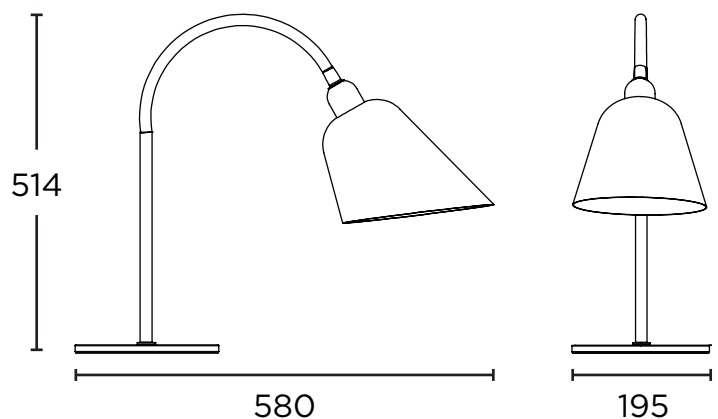

# BELLEVUE AJ3

by Arne Jacobsen

**Materials:** Lacquered aluminium shade with steel tubes and cast iron base, 2 meter fabric cord

**Dimensions:** Base: Ø: 195 mm. Lamp: D: 580 x H: 514 mm

**Colours:** White, Matt Black

**Light Source:** 1x E27 max.60 W or 11 W low energy bulb

**Design Date:** 1929

---

# Arne Jacobsen

designed the Bellevue lamp

---

**Tradition:** It was a time of enlightenment. A time for a fresh view on human life, a breakthrough for functionalism. It was 1929. This was also the year of the Wall Street crash. But it was not all dark. Crisis tends to enhance creativity and in the world of architecture and design, minds were set free. The superfluous, the unnecessary, was sliced off and simplistic and industrial solutions were found and developed. The focus was now on what was rational and functional for the free human being. Arne Jacobsen made his breakthrough that year. Barely out of Art Academy, he and his friend Flemming Lassen designed the House of The Future for an exhibition in Copenhagen. Followed by a number of other ground breaking projects, this introduced truly modern architecture in Denmark. The House of The Future needed the light of the future. And for that specific purpose, Arne Jacobsen designed the Bellevue Lamp. The exhibition house became a creative playground, just like the Barcelona Pavillon by Mies Van Der Rohe and the Weissenhof Siedlung by Van Der Rohe and Le Corbusier. Here, Jacobsen could experiment and develop new ideas on light. The House of the Future was circular, broken up by sharp straight lines. Similarly, Jacobsen's Bellevue Lamp combines rounded and straight shapes. And more than anything, the lamp is simple, functional and flexible. Even as an early work, it bears the unmistakable characteristics of Arne Jacobsen design.