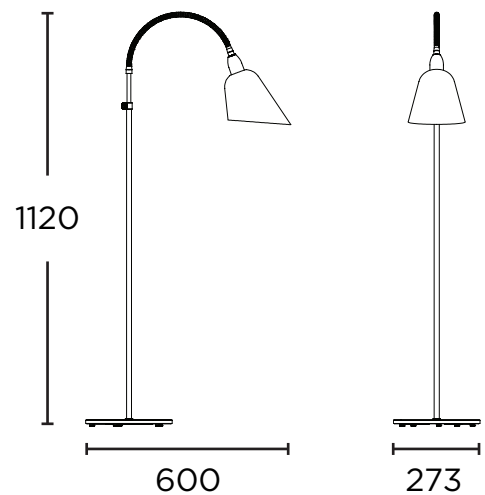

# BELLEVUE AJ2

by Arne Jacobsen

**Materials:** Lacquered aluminium shade with steel tubes and cast iron base, 2 meter fabric cord

**Dimensions:** Base: Ø: 273 mm. Lamp: D: 600 x H: 1120 mm

**Colours:** White, Matt Black

**Light Source:** 1x E27 max.60 W or 12 W low energy bulb

**Design Date:** 1929

---

# Arne Jacobsen

designed the Bellevue lamp

---

**Tradition:** It was a time of enlightenment. A time for a fresh view on human life, a breakthrough for functionalism. It was 1929. This was also the year of the Wall Street crash. But it was not all dark. Crisis tends to enhance creativity and in the world of architecture and design, minds were set free. The superfluous, the unnecessary, was sliced off and simplistic and industrial solutions were found and developed. The focus was now on what was rational and functional for the free human being. Arne Jacobsen made his breakthrough that year. Barely out of Art Academy, he and his friend Flemming Lassen designed the House of The Future for an exhibition in Copenhagen. Followed by a number of other ground breaking projects, this introduced truly modern architecture in Denmark. The House of The Future needed the light of the future. And for that specific purpose, Arne Jacobsen designed the Bellevue Lamp. The exhibition house became a creative playground, just like the Barcelona Pavillon by Mies Van Der Rohe and the Weissenhof Siedlung by Van Der Rohe and Le Corbusier. Here, Jacobsen could experiment and develop new ideas on light. The House of the Future was circular, broken up by sharp straight lines. Similarly, Jacobsen's Bellevue Lamp combines rounded and straight shapes. And more than anything, the lamp is simple, functional and flexible. Even as an early work, it bears the unmistakable characteristics of Arne Jacobsen design.