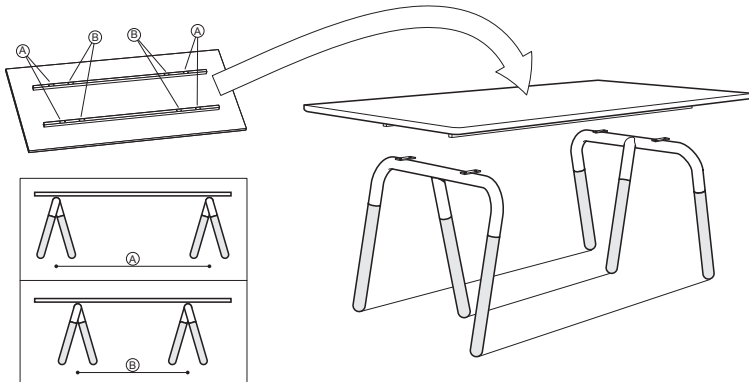

RAFT TABLE NA2

by NORM.architects

USER INSTRUCTIONS

andtradition.com

Congratulations on choosing this original Raft Table, designed by NORM.architects. We hope you will enjoy using this product and follow these instructions to ensure correct installation. If you have any questions or comments, please do not hesitate to contact us by mail on: info@andtradition.dk