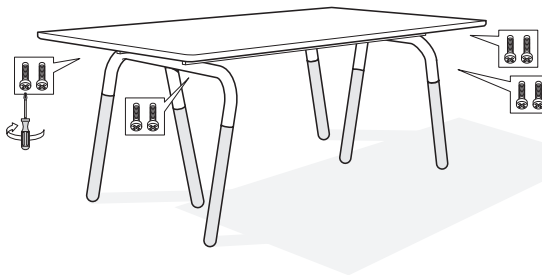

RAFT TABLE NA2

by NORM.architects

USER INSTRUCTIONS

andtradition.com

Congratulations on choosing this original Raft Table, designed by NORM.architects. We hope you will enjoy using this product and follow these instructions to ensure correct installation. If you have any questions or comments, please do not hesitate to contact us by mail on: info@andtradition.dk